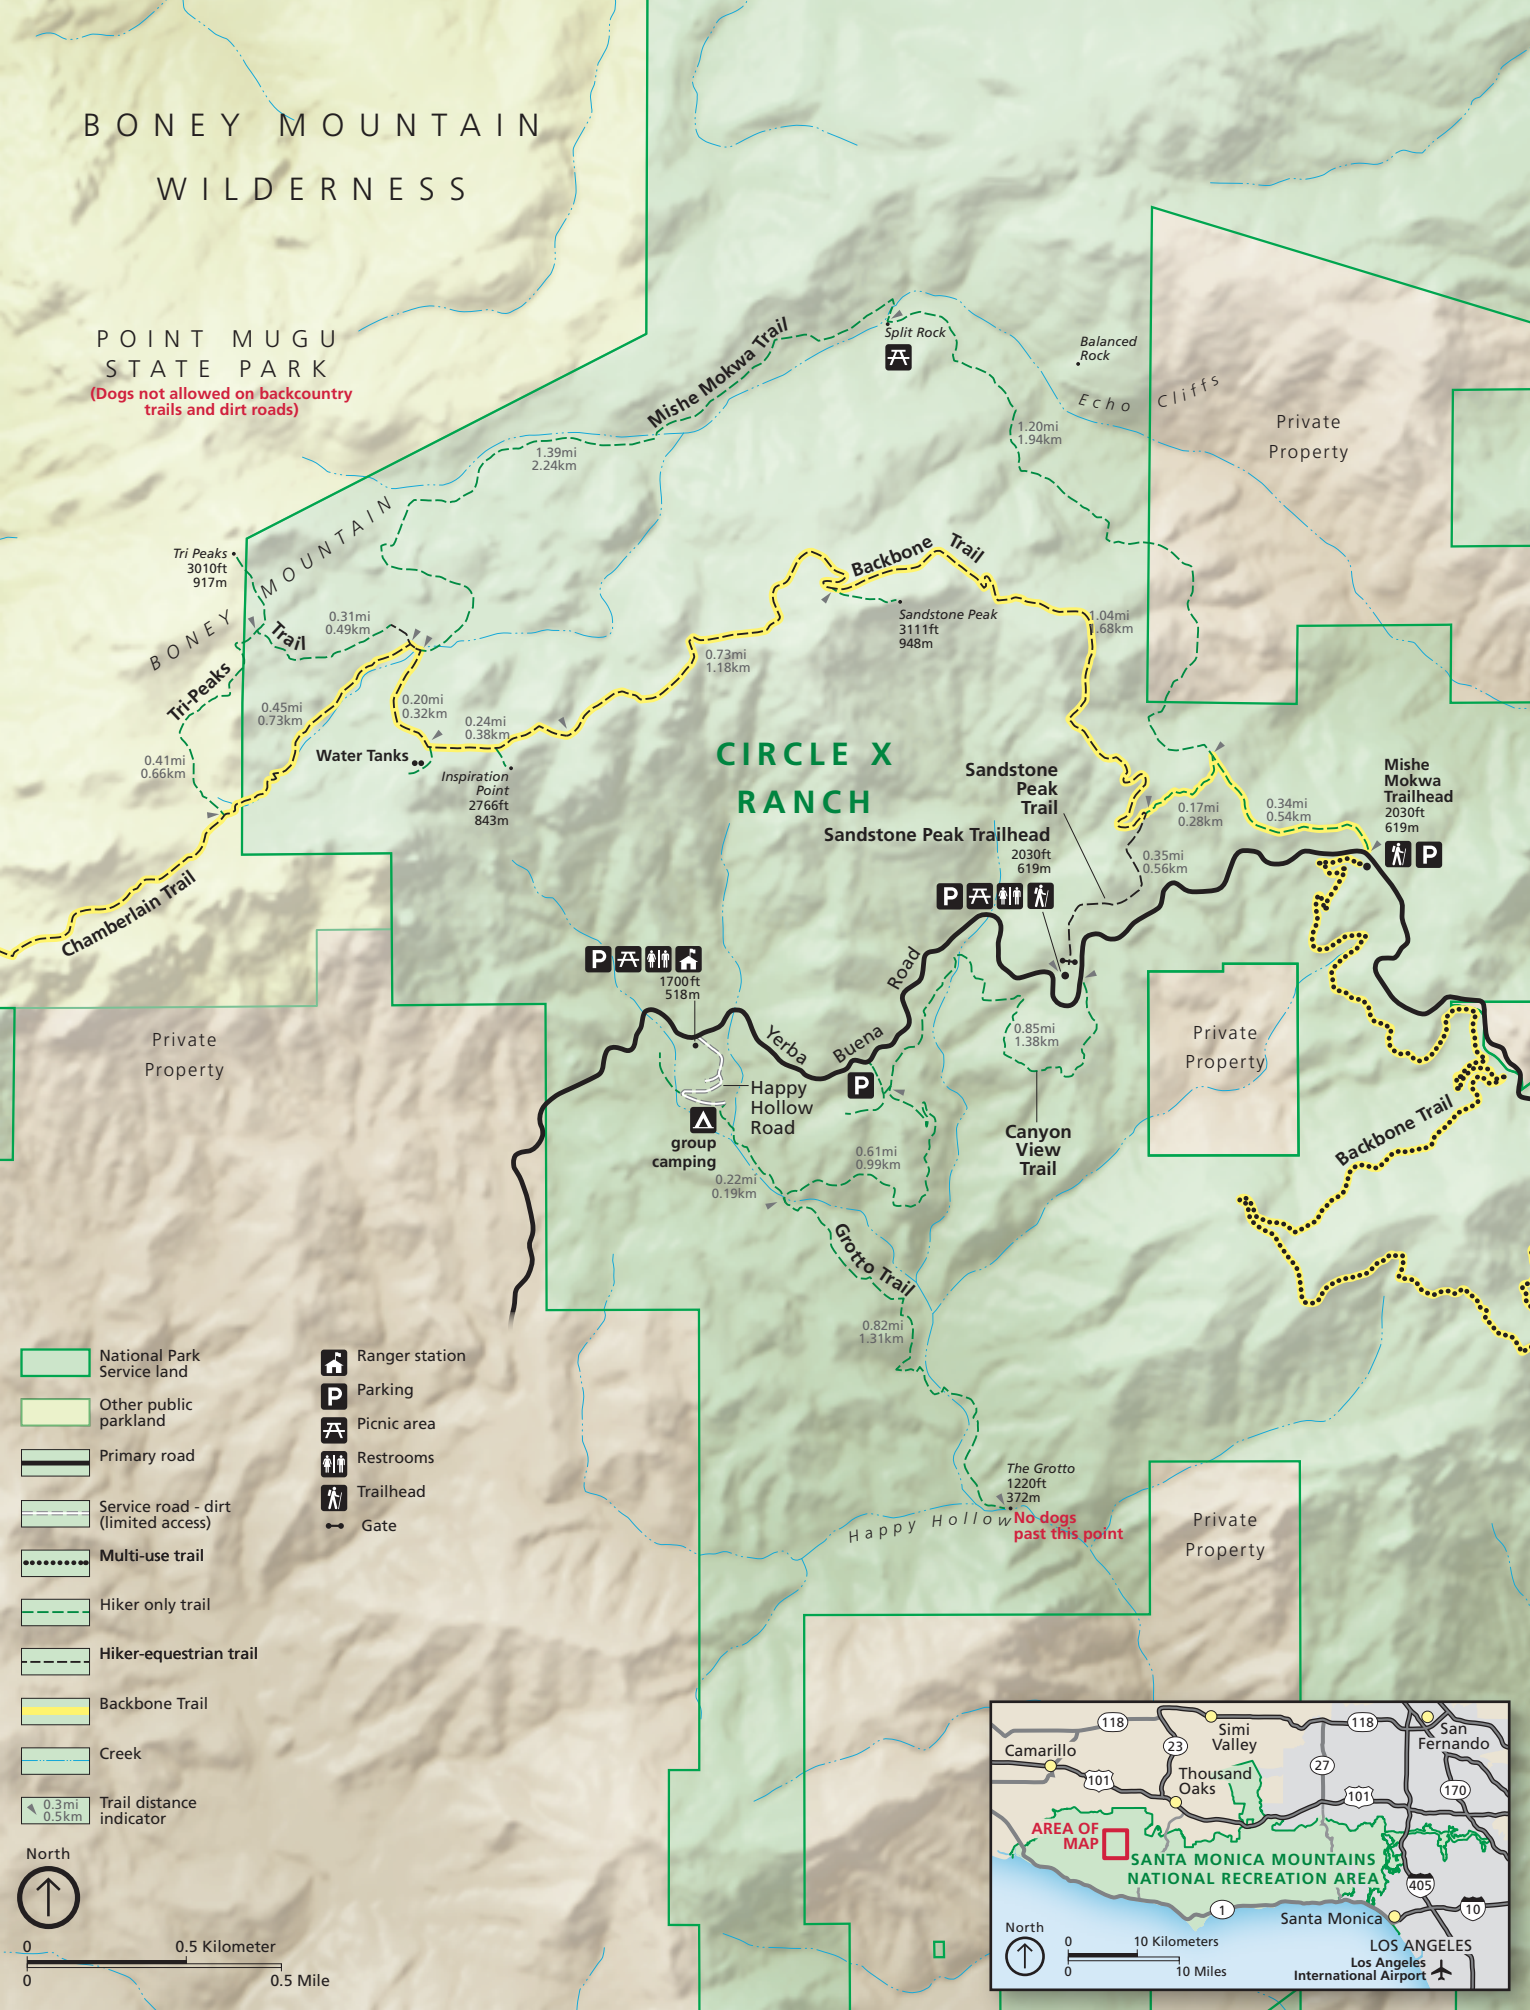

BONEY MOUNTAIN WILDERNESS

POINT MUGU STATE PARK

(Dogs not allowed on backcountry trails and dirt roads)

- National Park Service land
- Other public parkland
- Primary road
- Service road - dirt (limited access)
- Multi-use trail
- Hiker only trail
- Hiker-equestrian trail
- Backbone Trail
- Creek
- Trail distance indicator

- R Ranger station
- P Parking
- A Picnic area
- R Restrooms
- T Trailhead
- G Gate